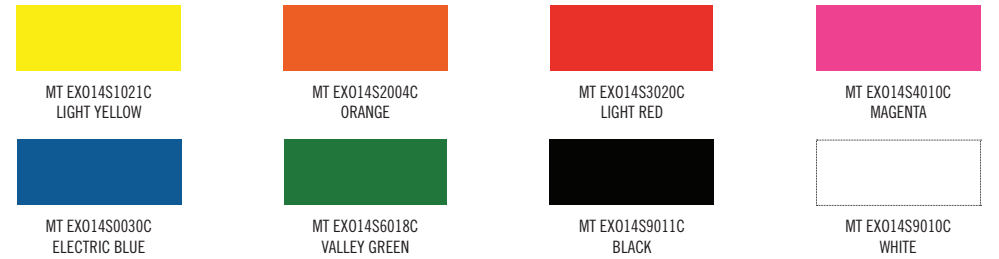

MT EX0141321M ETHEREAL YELLOW, MT EX0142304M HAZE ORANGE, MT EX0143320M SOUL RED, MT EX0140303M AURA VILOET, MT EX0140330M ATMOSPHERE BLUE, MT EX0146318M BREEZE GREEN, MT EX0148317M JUDEA BROWN, MT EX0149311M SHADOW BLACK, MT EX0149310M AIR WHITE

MT EX014S1021C LIGHT YELLOW, MT EX014S2004C ORANGE, MT EX014S3020C LIGHT RED, MT EX014S4010C MAGENTA, MT EX014S0030C ELECTRIC BLUE, MT EX014S6018C VALLEY GREEN, MT EX014S9011C BLACK, MT EX014S9010C WHITE

ACRYLIC VARNISHES

For protection and enhancement. Fast drying, thermoplastic acrylic and vinyl resin-based varnish.