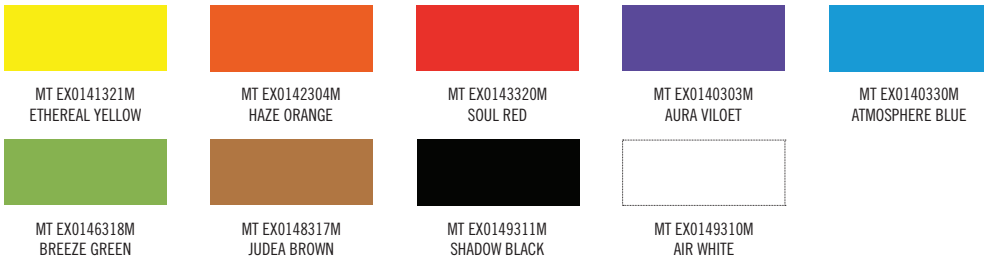

Due to technical reasons this color chart might not reproduce the real colors. © Montana Colors S.L. 2015. Revised 3/13/2015

FLUORESCENTS

Fluorescent spraypaint is well-known for it's bright colors, and reaction with black-light (UV lights). Use Fluor on a light-background, for best covering results. Long exposure to daylight, fades the brightness of the Fluorescent colors. Low Pressure Matte Spray. Modified Alkyd Enamel.

MT EX0140600M FLUORESCENT YELLOW, MT EX0140601M FLUORESCENT ORANGE, MT EX0140602M FLUORESCENT RED, MT EX0140603M FLUORESCENT FUCHSIA, MT EX0140605M FLUORESCENT BLUE, MT EX0140604M FLUORESCENT GREEN

GLOW IN THE DARK SPRAY PAINT

Photoluminescent acrylic paint with pigments that charge quickly when exposed to light, and glow in the dark for a long period of time. Low Pressure Matte Spray. Modified Alkyd Enamel.

MT EX014S0579 POLTERGEIST

SPECTROS

Transparent paint, covers less, so you can see the colors, or artwork underneath. Use the Espectros to boost other colors, or create incredible depth or fades and relief textures. Spraying a transparent color on top of another color, gives a whole new sensation. The black and white transparents are very easy to use to give an extra dimension in your work. Low Pressure Matte Spray. Modified Alkyd Enamel.